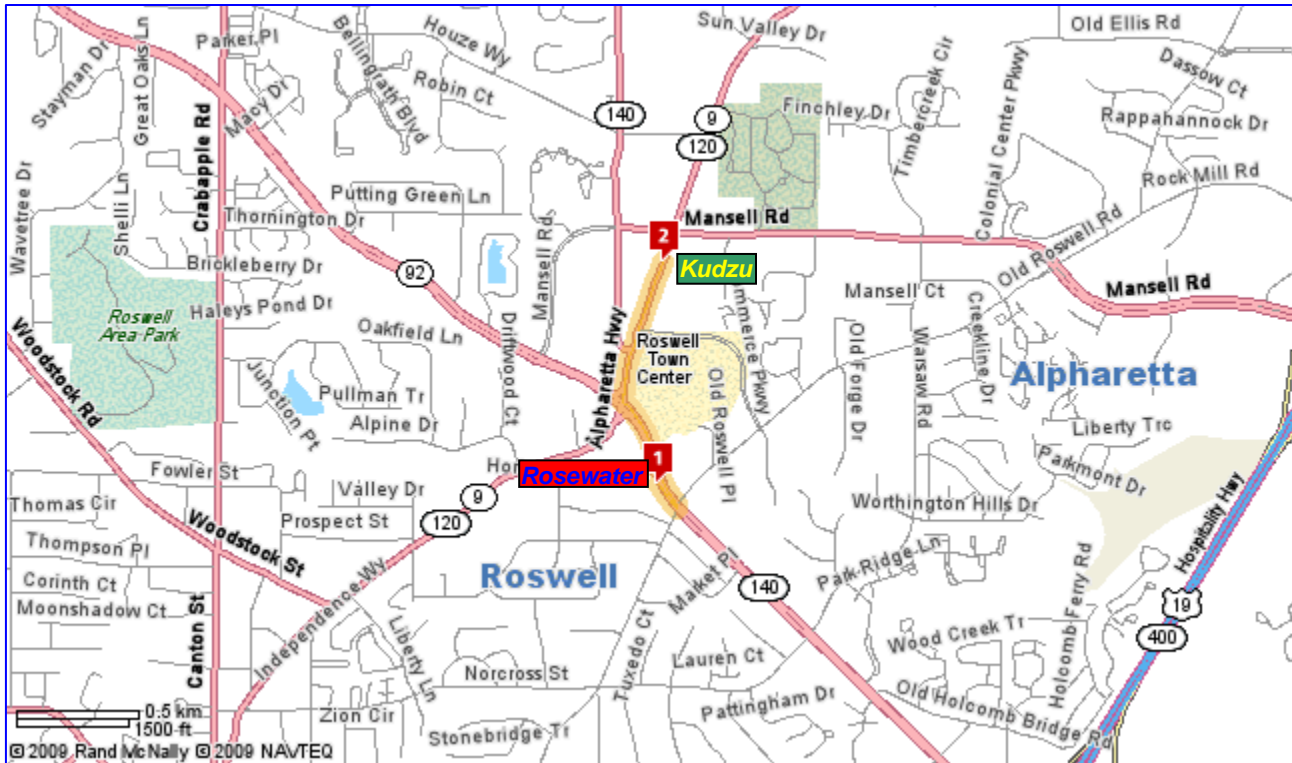

DIRECTIONS TO KUDZU PLAYHOUSE

10743 Alpharetta Highway, Roswell, GA 30076-1424 (770) 594-1020

Kudzu Playhouse Main Stage & Family Theatres are located in the Brannon Square Shopping Center on Alpharetta Hwy. one block north of Holcomb Bridge Rd. If you turn into the shopping center between the Shell Station and Pearl Vision, it is straight ahead in the north east corner next to Spectrum Paints.